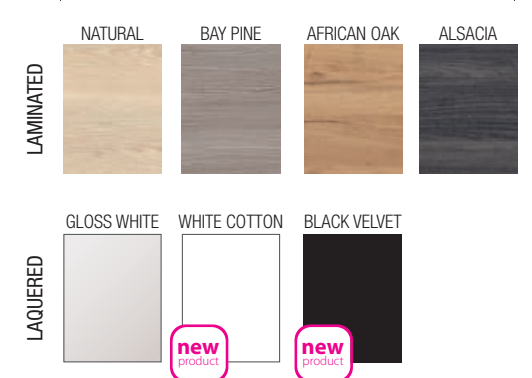

FUNCTIONS

FINISHES

STOCK