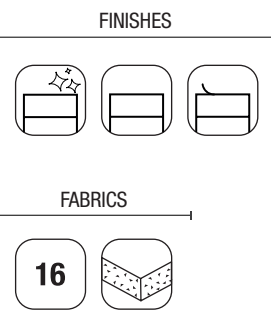

MANY
PLACES
MANY
BATH
ROOMS

AUXILIARY

STORAGE UNITS

WALL-HUNG UNIT 1 DOOR

FEATURES

FINISHES

CURVED DOOR STORAGE UNIT

FEATURES

FINISHES

STORAGE UNITS

WALL-HUNG UNIT
2 SPACES

FEATURES

FINISHES

STORAGE UNIT WITH TOWEL

FEATURES

FINISHES

STORAGE UNIT WITH REDUCED DEPTH

WALL-HUNG UNIT
2 SPACES

FEATURES

FINISHES

FABRICS

16

FINISHES

CARBON-TX