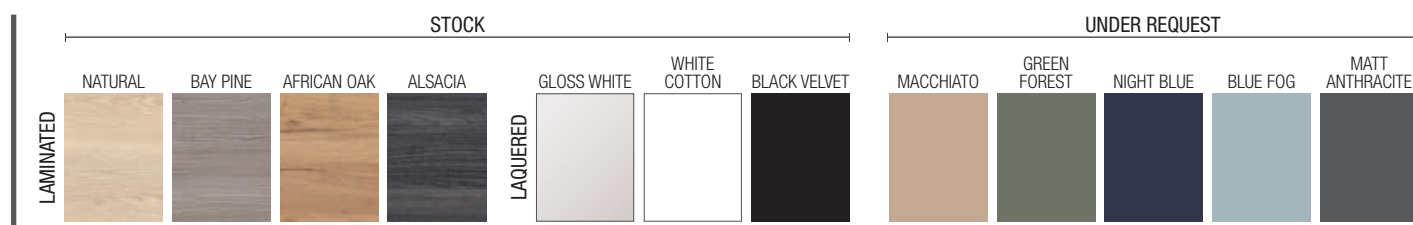

STORAGE UNITS

WALL-HUNG UNIT 1 DOOR

FEATURES

FINISHES

CURVED DOOR STORAGE UNIT

FEATURES

FINISHES