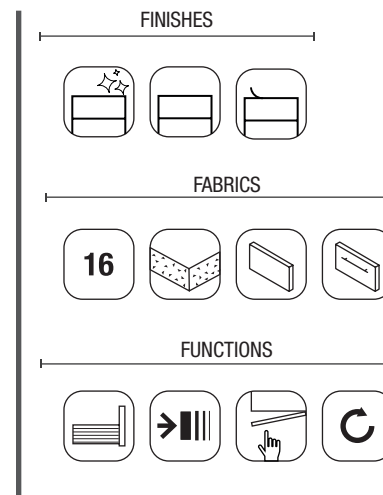

FEATURES

FINISHES

1000 DRESSING TALL UNIT

FEATURES

FINISHES

ALLIANCE TOWER 1600 2 DOORS

FEATURES

FINISHES