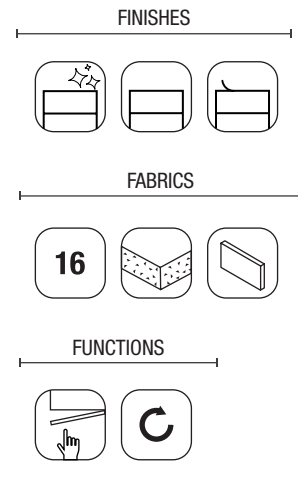

1000 1 DOOR

FEATURES

FINISHES

1000 DRESSING TALL UNIT

FEATURES

FINISHES