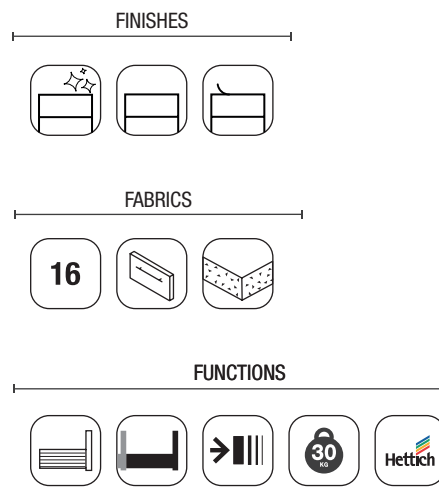

MANY
PLACES
MANY
BATH
ROOMS

AUXILIARY

STORAGE UNITS

WALL-HUNG UNIT 1 DOOR

FEATURES

FINISHES

CURVED DOOR STORAGE UNIT

FEATURES

FINISHES

STORAGE UNITS

WALL-HUNG UNIT
2 SPACES

FEATURES

FINISHES

STORAGE UNIT WITH TOWEL

FEATURES

FINISHES

STORAGE UNIT WITH REDUCED DEPTH

WALL-HUNG UNIT
2 SPACES

FEATURES

FINISHES

FABRICS

16

FINISHES

CARBON-TX