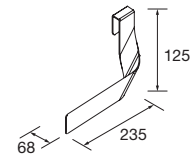

Download order sheet

MAM WORKTOP WITH TOWEL RAIL L.

Countertop for MAM vanity unit with towel rail with machining option for basin and tap. Order form to be completed.

LEFT

TO ORDER			
	Matt white solid surface	Black slate	White marble
	COD.	COD.	COD.
900	85968	96760	97392
1200	85970	96761	97393
1500	91129	96762	97394

Download order sheet

mam

SIDE TOWEL RACK FOR VANITY UNITS

Single towel rail JAZZ

White	Black	Gloss anodized	€
COD.	COD.	COD.	
23027	27042	23024	

ALLIANCE MOMENT 400 1 DOOR

1 door tower push opening system and Carbon-TX interior.
110° opening Hinges, right/left. With 1 glass shelf height adjustable.