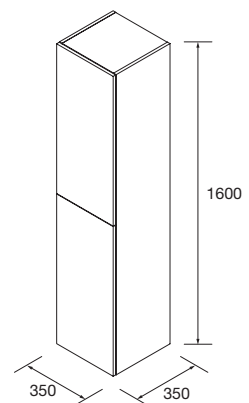

ALLIANCE TOWER 1600 2 DOORS

Reversible 2-doors tall unit with push-open system. Carbon -TX interior with 4 adjustable glass shelves. 110° opening hinges.

			TO ORDER					
White cotton	Black velvet	€	Macchiato	Blue fog	Night blue	Matt anthracite	Green forest	
COD.	COD.		COD.	COD.	COD.	COD.	COD.	€
350	81729	91035	350	81730	81731	81733	96744	96743