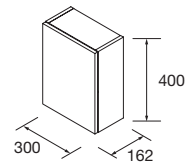

Download order sheet

mam

SIDE TOWEL RACK FOR VANITY UNITS

Single towel rail JAZZ

White	Black	Gloss anodized	€
COD.	COD.	COD.	
23027	27042	23024	

ALLIANCE MOMENT 400 1 DOOR

1 door tower push opening system and Carbon-TX interior.
110° opening Hinges, right/left. With 1 glass shelf height adjustable.