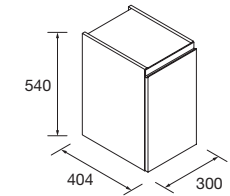

MAM STORAGE UNIT 1 DOOR L

Storage unit with 1-door left opening and soft closing. Carbon TX interiors.

White cotton		Black velvet		TO ORDER						
COD.		COD.		Macchiato	Blue fog	Night blue	Matt anthracite	Green forest	€	
300	83875	91033		300	83871	83872	83874	96742	96741	

Mam washbasin, with tap hole (mineral load gloss finish)

Integral washbasin MAM mineral load white gloss finish, with tap hole.

900/R		900/L		1200/R		1200/L	
COD.	€	COD.	€	COD.	€	COD.	€
83876		83877		83878		83879	

Mam washbasin, with tap hole (mineral load matt)

Integral washbasin MAM mineral load white matt finish, with tap hole.

900/R		900/L		1200/R		1200/L	
COD.	€	COD.	€	COD.	€	COD.	€
83945		83946		83947		83948	

mam