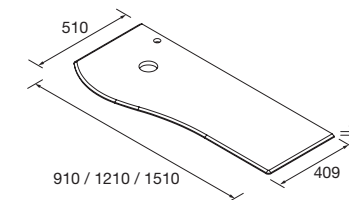

Mam washbasin, with tap hole (solid surface)

Washbasin with integrated basin well in solid surface for MAM units, with machining option for tap or without drilling for wall-mounted tap.

910/R		910/L		1210/R		1210/L		1510/R		1510/L	
COD.	€	COD.	€	COD.	€	COD.	€	COD.	€	COD.	€
87592		87593		87594		87595		91122		91123	

Download order sheet

Mam washbasin with towel rail (solid surface)

Washbasin with integrated basin well with towel rail in solid surface for MAM units, with machining option for tap or without drilling for wall-mounted tap.

990/R		990/L		1290/R		1290/L		1590/R		1590/L	
COD.	€	COD.	€	COD.	€	COD.	€	COD.	€	COD.	€
97395		97398		97396		97399		97397		97400	

Download order sheet

Top basins

Model	Surface	COD.	€
ALTIRO	Matt white porcelain	24555	
LOKUM	Matt black porcelain	87734	
BOL	Matt white solid surface	26536	
BICA	Matt white solid surface	97647	
BICA	Solid surface Bicolour	97648	

MAM WORKTOP RIGHT

Countertop for MAM vanity unit with machining option for basin and tap. Order form to be completed.