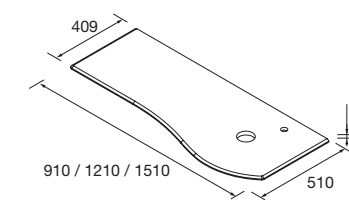

MAM WORKTOP LEFT

Countertop for MAM vanity unit with machining option for basin and tap. Order form to be completed.

LEFT

TO ORDER			
	Matt white solid surface	Black slate	White marble
	COD.	COD.	COD.
900	83881	96748	97382
1200	83883	96749	97387
1500	91127	96750	97388

Download order sheet

MAM WORKTOP WITH TOWEL RAIL R.

Countertop for MAM vanity unit with towel rail with machining option for basin and tap. Order form to be completed.