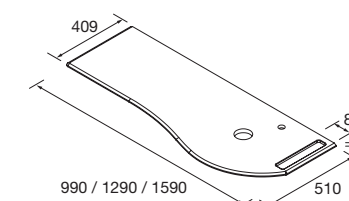

LEFT

TO ORDER			
	Matt white solid surface	Black slate	White marble
	COD.	COD.	COD.
900	85968	96760	97392
1200	85970	96761	97393
1500	91129	96762	97394

Download order sheet

mam