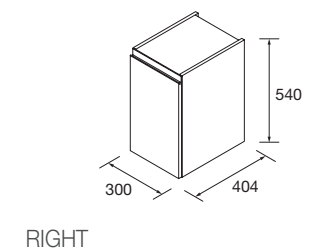

MAM WALL HUNG UNIT 2 DRAWERS R

Curved wall hung vanity unit with 2 full-extension metal drawers, Carbon-TX interiors and soft close. Capacity 40 kg.

White cotton		Black velvet		TO ORDER						
COD.		COD.		Macchiato	Blue fog	Night blue	Matt anthracite	Green forest	€	
900	83860	91032		900	83856	83857	83859	96736	96735	

MAM WALL HUNG UNIT 2 DRAWERS L

Curved wall hung vanity unit with 2 full-extension metal drawers, Carbon-TX interiors and soft close. Capacity 40 kg.

White cotton		Black velvet		TO ORDER						
COD.		COD.		Macchiato	Blue fog	Night blue	Matt anthracite	Green forest	€	
900	83865	91031		900	83861	83862	83864	96738	96737	