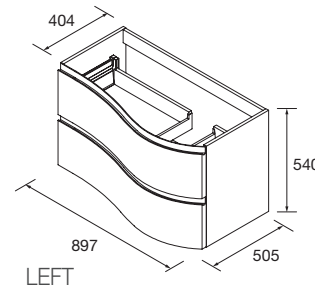

MAM WALL HUNG UNIT 2 DRAWERS R

Curved wall hung vanity unit with 2 full-extension metal drawers, Carbon-TX interiors and soft close. Capacity 40 kg.

White cotton		Black velvet		TO ORDER						
COD.		COD.		Macchiato	Blue fog	Night blue	Matt anthracite	Green forest	€	
900	83860	91032		900	83856	83857	83859	96736	96735	