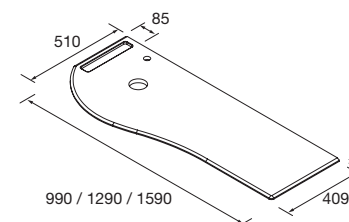

RIGHT

TO ORDER			
	Matt white solid surface	Black slate	White marble
	COD.	COD.	COD.
900	85967	96751	97389
1200	85969	96752	97390
1500	91128	96758	97391

Download order sheet

MAM WORKTOP WITH TOWEL RAIL L.

Countertop for MAM vanity unit with towel rail with machining option for basin and tap. Order form to be completed.