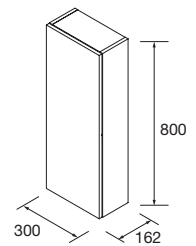

ALLIANCE MOMENT 800 1 DOOR

1 door tower push opening system and Carbon-TX interior.
110° opening Hinges, right/left. With 2 glass shelf height adjustable.

			TO ORDER					
White cotton	Black velvet	€	Macchiato	Blue fog	Night blue	Matt anthracite	Green forest	
COD.	COD.		COD.	COD.	COD.	COD.	COD.	€
300	96941	96942	300	96947	96948	96949	96950	96951