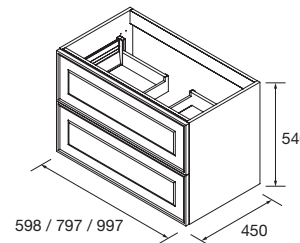

NEW CLASSIQUE

*Renoir*

WALL-HUNG UNIT RENOIR 2 DRAWERS

Wall hung unit with 2 full extension metallic drawers, carbon tx interior and soft closing. Handle not included, 3 finishes available.

White cotton		Black velvet	TO ORDER					
COD.	COD.	€	Macchiato	Blue fog	Night blue	Anthracite	Green forest	
COD.	COD.		COD.	COD.	COD.	COD.	COD.	
600	91299	91300	600	91301	91324	91302	91304	91303
800	91305	91306	800	91307	91325	91308	91310	91309
1000	91311	91312	1000	91313	91326	91314	91316	91315

RENOIR TOWER 1600 2 DOORS

Reversible 2-door tall unit, with soft-closing system hinges. Carbon -TX interiors with 4 adjustable glass shelves. Handles are not included, 2 finishes available.

White cotton		Black velvet	TO ORDER					
COD.	COD.	€	Macchiato	Blue fog	Night blue	Anthracite	Green forest	
COD.	COD.		COD.	COD.	COD.	COD.	COD.	
350	91317	91318	350	91319	91323	91320	91322	91321