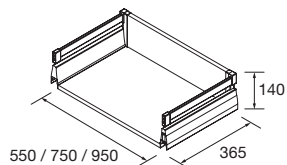

METALLIC DRAWER WITHOUT PIPE CUTOUT

Metallic drawer full extension without pipe cutout, Carbon-TX interior

	Carbon-TX	€
	COD.	
600	98177	
800	98178	
1000	98179