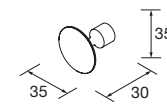

HANDLE STYLE

Style handle for vanity unit

Black matt	Brass	Gold	Silver	€
COD.	COD.	COD.	COD.	
210	91335	91334	91332	91333