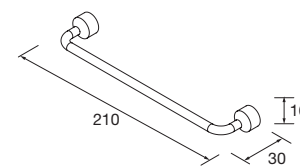

RENOIR TOWER 1600 2 DOORS

Reversible 2-door tall unit, with soft-closing system hinges. Carbon -TX interiors with 4 adjustable glass shelves. Handles are not included, 2 finishes available.

White cotton		Black velvet	TO ORDER					
COD.	COD.	€	Macchiato	Blue fog	Night blue	Anthracite	Green forest	
COD.	COD.		COD.	COD.	COD.	COD.	COD.	
350	91317	91318	350	91319	91323	91320	91322	91321