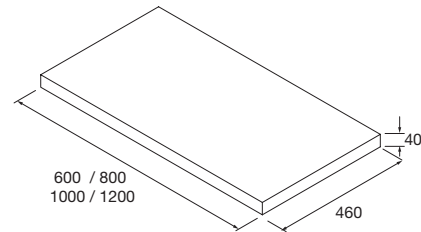

Top BASINS (solid surface)

<b>BOL</b> Matt white solid surface	<b>BULKAN</b> Solid surface black	<b>BICA</b> Matt white solid surface	<b>BICA</b> Solid surface Bicolour	<b>TALEA</b> Matt white solid surface	<b>TALEA</b> Solid surface Bicolour
<b>COD.</b> €	<b>COD.</b> €	<b>COD.</b> €	<b>COD.</b> €	<b>COD.</b> €	<b>COD.</b> €
26536	91491	97647	97648	97649	97652

Semi inset basins (Solid Surface)

MAEL		MAEL	
Solid surface Bicolour		Matt white solid surface	
COD.	€	COD.	€
97655		97654	

**TOP THICKNESS 40 MM**

Tops with 40mm, sizes from 600 to 1200 and custom made not mechanized. Finishes in high pressure laminates (HPL) and melamine.