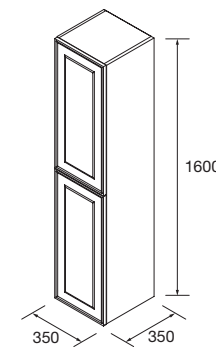

NEW CLASSIQUE

*Renoir*

WALL-HUNG UNIT RENOIR 2 DRAWERS

Wall hung unit with 2 full extension metallic drawers, carbon tx interior and soft closing. Handle not included, 3 finishes available.

White cotton		Black velvet	TO ORDER					
COD.	COD.	€	Macchiato	Blue fog	Night blue	Anthracite	Green forest	
COD.	COD.		COD.	COD.	COD.	COD.	COD.	
600	91299	91300	600	91301	91324	91302	91304	91303
800	91305	91306	800	91307	91325	91308	91310	91309
1000	91311	91312	1000	91313	91326	91314	91316	91315

RENOIR TOWER 1600 2 DOORS

Reversible 2-door tall unit, with soft-closing system hinges. Carbon -TX interiors with 4 adjustable glass shelves. Handles are not included, 2 finishes available.

White cotton		Black velvet	TO ORDER					
COD.	COD.	€	Macchiato	Blue fog	Night blue	Anthracite	Green forest	
COD.	COD.		COD.	COD.	COD.	COD.	COD.	
350	91317	91318	350	91319	91323	91320	91322	91321