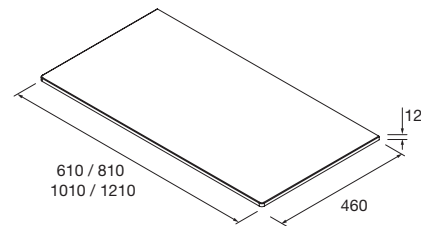

COUNTER TOPS WITH A THICKNESS OF 12 MM

Countertops 12 mm thick in sizes from 600 to 1200 mm without machining. Matt white finish in solid surface, black slate and white marble in compact