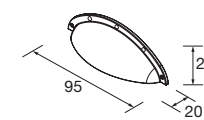

HANDLE STYLE

Style handle for vanity unit

Black matt	Brass	Gold	Silver	€
COD.	COD.	COD.	COD.	
210	91335	91334	91332	91333

HANDLE STYLE

Style handle for vanity and storage unit

Black matt	Brass	Gold	Silver	€
COD.	COD.	COD.	COD.	
35	91331	91330	91328	91329