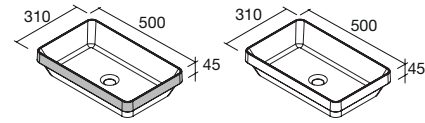

Semi inset basins (Solid Surface)

MAEL		MAEL	
Solid surface Bicolour		Matt white solid surface	
COD.	€	COD.	€
97655		97654