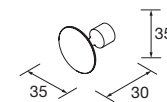

MANIGLIA STYLE

Maniglia Style per mobile.

Black matt	Brass	Gold	Silver	€
COD.	COD.	COD.	COD.	
210	91335	91334	91332	91333