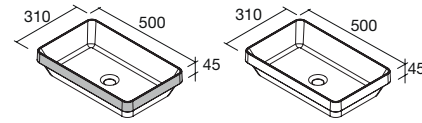

Lavabi a semi incastro
(Solid Surface)

MAEL		MAEL	
Solid surface Bicolore		Solid surface bianco opaco	
COD.	€	COD.	€
97655		97654