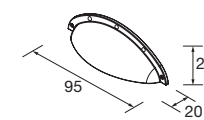

MANIGLIA STYLE

Maniglia Style per mobile e colonna.

Black matt	Brass	Gold	Silver	€
COD.	COD.	COD.	COD.	
35	91331	91330	91328	91329

MANIGLIA FOLK

Maniglia Folk per mobile e colonna.

Black matt	Gold	Silver	€
COD.	COD.	COD.	
95	91339	91336	91337