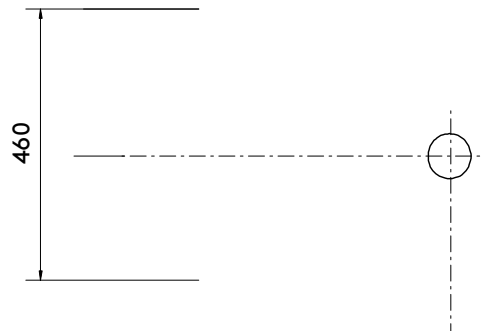

## Countertops for Uniiq vanities with optional towel bar and tap

Date:

Customer:

Order No.:

CODE	Size of the vanity				Tap (Y/N)		ØG	X2	Z1	Z2	Code Basin
	600	800	900	1200	YES	NO					

### UNIIQ CENTRED COUNTERTOPS

STANDARD

WITH LEFT-SIDE TOWEL BAR

WITH RIGHT-SIDE TOWEL BAR

### UNIIQ RIGHT COUNTERTOPS

STANDARD

WITH LEFT-SIDE TOWEL BAR

WITH RIGHT-SIDE TOWEL BAR