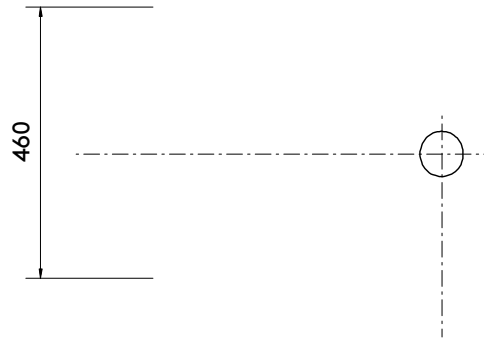

## Countertops for Uniiq vanities with optional towel bar and tap

Date:

Customer:

Order No.:

CODE	Size of the vanity				Tap (Y/N)		ØG	X2	Z1	Z2	Code Basin
	600	800	900	1200	YES	NO					

### UNIIQ CENTRED COUNTERTOPS

STANDARD

WITH LEFT-SIDE TOWEL BAR

WITH RIGHT-SIDE TOWEL BAR

### UNIIQ RIGHT COUNTERTOPS

STANDARD

WITH LEFT-SIDE TOWEL BAR

WITH RIGHT-SIDE TOWEL BAR