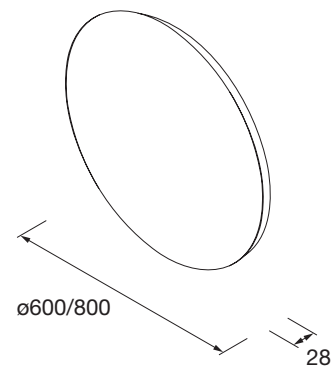

NORA - Mirror with LED light $\varnothing 600/\varnothing 800$

- IP44** IP44
-  Low consumption. Led Samsung.
- CE** Standard CE
- 5** 5 years guarantee
-  Backlit mirror

Technical Characteristics

	600	800
Kelvin	5700 (cool light)	5700 (cool light)
Lúmenes	806	1118
Wattios	10	15
Anticorrosion	No	No
Energy efficiency	F	F
Glass thickness	4 mm	4 mm
CRI	>90	>90
Useful life	3000 h	3000 h

Product dimensions

Packaging dimensions and weight

	600	800
Lenght (mm)	685	985
Depth (mm)	75	75
Height (mm)	665	605
Net weight (kg)	2,3	6,5
Gross weight (kg)	3	7,6

Installation dimensions