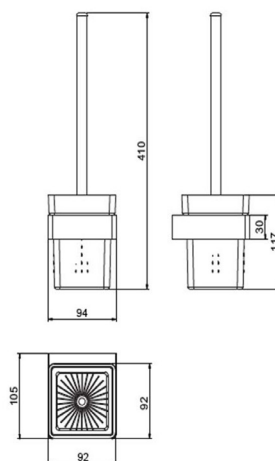

### Product Information

- Code: 13924
- Kit of product: Toilet brush holder
- Catalogue: General catalogue
- Family: Esla
- Dimensions: 92 x 410 x 105 mm
- Materials: Chrome brass and matt glass
- Finishes:
  - Shine chrome

### Dimensions

92 x 410 x 105 mm