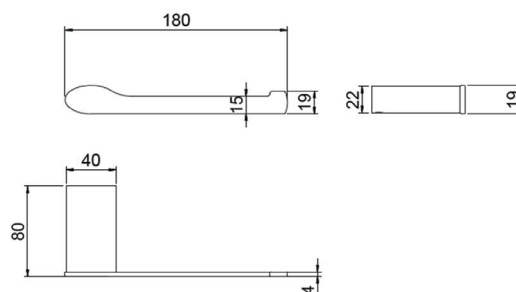

### Product Information

- Code: 23499
- Kit of product: Toilet roll holder
- Catalogue: General catalogue
- Family: Omega
- Dimensions: 180 x 19 x 80 mm
- Materials Chrome brass
- Finishes:
  - Shine chrome

### Dimensions

180 x 19 x 80 mm