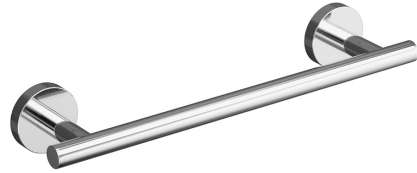

Accessories RHIN HOTEL - Bar

Product Information

- Code: 14691
- Kit of product: Toilet roll holder without cover
- Catalogue: General catalogue
- Family: Rhin Hotel
- Dimensions: 300 x 47 x 65 mm
- Materials Chrome brass
- Finishes:
 - Shine chrome

Finishes

Shine chrome

Dimensions

300 x 47 x 65 mm