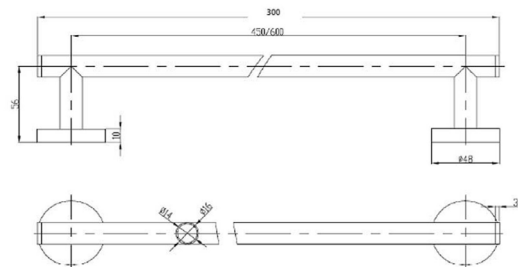

Accessories RHIN HOTEL - Bar

Product Information

- Code: 14691
- Kit of product: Toilet roll holder without cover
- Catalogue: General catalogue
- Family: Rhin Hotel
- Dimensions: 300 x 47 x 65 mm
- Materials Chrome brass
- Finishes:
 - Shine chrome

Finishes

Shine chrome

Dimensions

300 x 47 x 65 mm