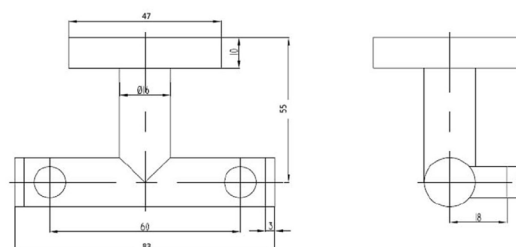

Accessories RHIN HOTEL - Double hook

Product Information

- Code: 14696
- Kit of product: Double hook
- Catalogue: General catalogue
- Family: Rhin Hotel
- Dimensions: 83 x 47 x 55 mm
- Materials Chrome brass
- Finishes:
 - Shine chrome

Finishes

Shine chrome

Dimensions

83 x 47 x 55 mm