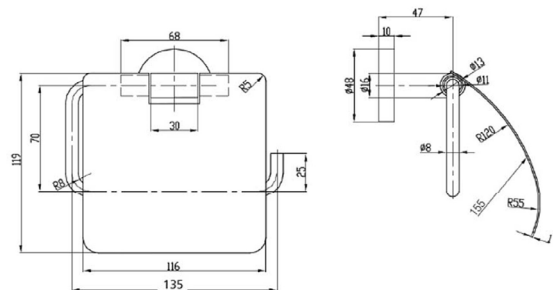

Accessories RHIN HOTEL - Toilet roll holder with cover

Product Information

- Code: 14699
- Kit of product: Toilet roll holder with cover
- Catalogue: General catalogue
- Family: Rhin Hotel
- Dimensions: 135 x 137 x 57 mm
- Materials Chrome brass
- Finishes:
 - Shine chrome

Finishes

Shine chrome

Dimensions

135 x 137 x 57 mm