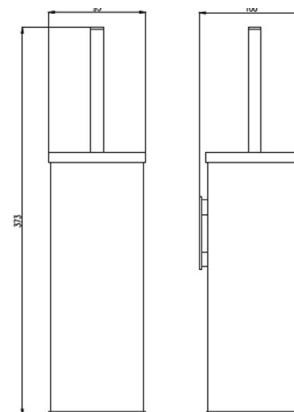

Accessories RHIN HOTEL - Toilet brush holder

Product Information

- Code: 14710
- Kit of product: Toilet brush holder
- Catalogue: General catalogue
- Family: Rhin Hotel
- Dimensions: 375 x 90 x 100 mm
- Materials Chrome brass
- Finishes:
 - Shine chrome

Finishes

Shine chrome

Dimensions

375 x 90 x 100 mm