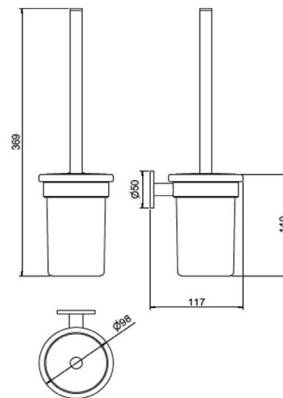

Accessories Tokio Round - Toilet brush holder

Product Information

- Code: 21168
- Kit of product: Toilet brush holder
- Catalogue: General catalogue
- Family: Tokio Round
- Dimensions: 98 x 369 x 117 mm
- Materials Chrome brass and matt glass
- Finishes:
 - Shine chrome

Finishes

Shine chrome

Dimensions

98 x 369 x 117 mm

NO NEED
FOR DRILLING

SUPPORTS OVER
5 KG OF STATIC LOAD

HARD-WEARING
ADHESIVE FIXING