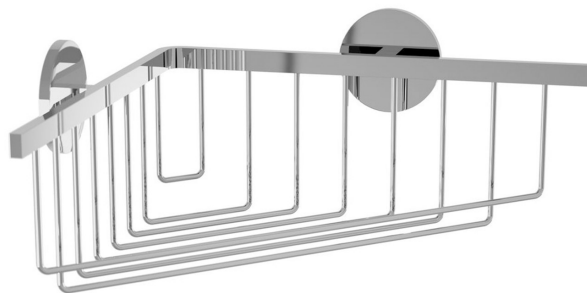

Accessories Tokio Round - Comer basket

Product Information

- Code: 21171
- Kit of product: Ring
- Catalogue: General catalogue
- Family: Tokio Round
- Dimensions: 195 x 100 x 195 mm
- Materials Chrome brass
- Finishes:
 - Shine chrome

Finishes

Shine chrome

Dimensions

195 x 100 x 195 mm

NO NEED
FOR DRILLING

SUPPORTS OVER
5 KG OF STATIC LOAD

HARD-WEARING
ADHESIVE FIXING