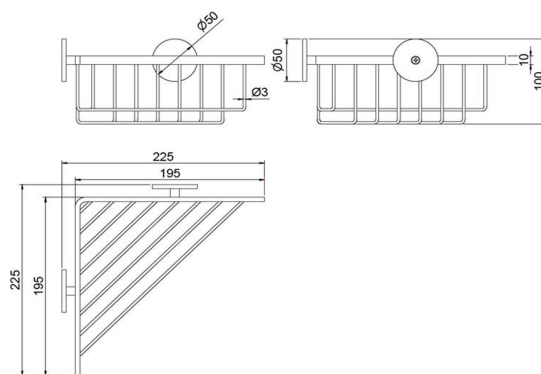

Accessories Tokio Round - Comer basket

Product Information

- Code: 21171
- Kit of product: Ring
- Catalogue: General catalogue
- Family: Tokio Round
- Dimensions: 195 x 100 x 195 mm
- Materials Chrome brass
- Finishes:
 - Shine chrome

Finishes

Shine chrome

Dimensions

195 x 100 x 195 mm

NO NEED
FOR DRILLING

SUPPORTS OVER
5 KG OF STATIC LOAD

HARD-WEARING
ADHESIVE FIXING