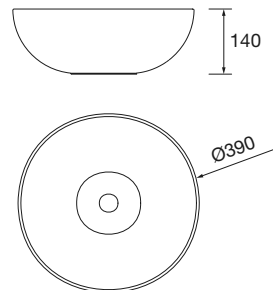

ALTIRO - Ceramic countertop basin Ø 390 mm

Finish

Matt
White

Packaging dimensions and weight

Length (mm)	420
Depth (mm)	420
Height (mm)	170
Net weight (kg)	6,8
Gross weight (kg)	7,5

Technical Characteristics

- Matt white porcelain countertop basin.
- Resistant to chemical products and scratching.
- Recyclable.
- Syphon, pop-up drain stopper and tap not included.

Basin Dimensions

* ± 5 mm

Vanity top machining

* To see more machining options for countertops, consult the Drill Guide.

Centered tap	Tap to wall	Offset tap
L øG=90 X1 X2=X1 Z1=310 Z2=60	L øG=90 X1 Z1=230	L øG=90 X1 X2=X1-175 Z1=230 Z2=70