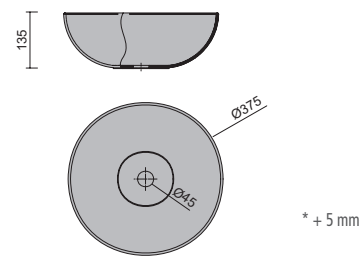

LOKUM- Top basin

Soft black

Technical Characteristics

- High gloss black porcelain top basin.
- Resistant to chemical products and scratching.
- Recyclable
- Wash basin with overflow.
- Syphon, pop-up drain stopper and tap not included.

Product dimensions

Packaging dimensions and weight

Length mm.	430
Depth mm.	430
Height mm.	230
Net weight Kg.	5,2
	5,9

Vanity top machining