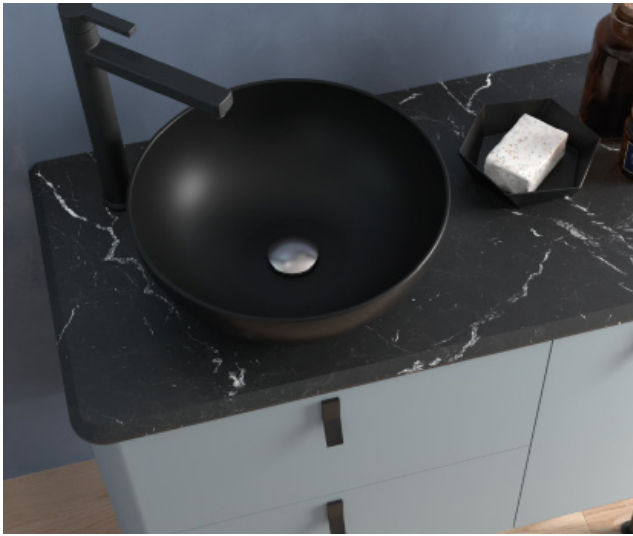

LOKUM- Top basin

Soft black

Technical Characteristics

- High gloss black porcelain top basin.
- Resistant to chemical products and scratching.
- Recyclable
- Wash basin with overflow.
- Syphon, pop-up drain stopper and tap not included.