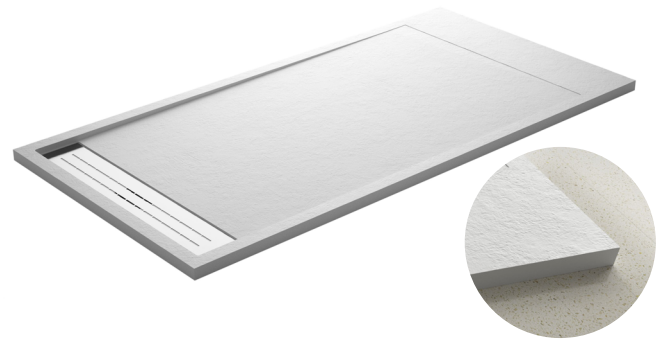

POMPEYA

MATERIALS

Polyester Resin, mineral charge (dolomitas) and glass fibre ecologic (poraver). Gel Coat surface finish type ISO NPG 500 micras thickness.

CHARACTERISTICS

- Density: 1800 Kg/m³
- Thickness: 2,8 cm
- Light Shower Tray better handling in installation.

PROPERTIES

By mixing Poraver and resin (Hi-Tecch material used in external building structures) the shower tray:

- Improves flatness thanks to high frequency vibration production process
- Non-deformation resistance
- High resistance to dramatic changes in temperature
- High Resistance to impacts damage
- Hygienic and anti-bacterial surface
- Easy cleaning and maintenance
- Hardness level like a stone
- Resistance to usual chemical cleaning home products

- Steel Grid included
- Valve not included (recommended screw valve code 22206. Valve diameter 90cm)

REPARATION KIT AVAILABLE: YES

- White Cod. 61319
- Anthracite Cod. 64531
- Taupe Arena Cod. 64530

Textured: STONE

Finishes in STOCK

* RAL colors on request.

Taupe

AVAILABLE DIMENSIONS (cm)

L (x 700 ancho)	L (x 800 ancho)	ancho 700	ancho 800
901 - 999 (x700)	901 - 999 (x800)	1000x700	1000x800
1001 - 1099 (x700)	1001 - 1099 (x800)	1100x700	1100x800
1101 - 1199 (x700)	1101 - 1199 (x800)	1200x700	1200x800
1201 - 1299 (x700)	1201 - 1299 (x800)	1300x700	1300x800
1301 - 1399 (x700)	1301 - 1399 (x800)	1400x700	1400x800
1401 - 1499 (x700)	1401 - 1499 (x800)	1500x700	1500x800
1501 - 1599 (x700)	1501 - 1599 (x800)	1600x700	1600x800
1601 - 1699 (x700)	1601 - 1699 (x800)	1700x700	1700x800
1701 - 1799 (x700)	1701 - 1799 (x800)	1800x700	1800x800