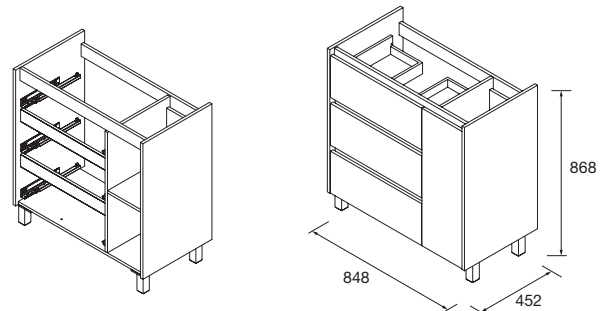

Drawers: Wooden drawer with concealed partial extraction runner with soft closing and height adjustment. Maximum load capacity 25 Kg.

Metal fitting

Legs

ABS legs in glossy anodised finish. (height 100 mm)

Wash basins available

- 600/800/1000: Iberia central sink
- 1200 : Iberia double sink

Vanity dimensions and package weight

	600	800	1000
Length mm.	650	845	1045
Depth mm.	495		
Height mm.	840	835	835
Net weight Kg.	27	32,3	37,5
Gross weight Kg.	29,4	35,1	40,7

Drawers: Wooden drawer with concealed partial extraction runner with soft closing and height adjustment. Maximum load capacity 25 Kg.

Door: "Soft Close" and 1 wooden shelf.

Metal fitting

Legs ABS legs in glossy anodised finish. (height 100 mm)

Wash basins available

- 850: Iberia left /right.

Vanity dimensions and package weight

	850
Length mm.	895
Depth mm.	495
Height mm.	830
Net weight Kg.	38,4
Gross weight Kg.	41,2

Vanity dimensions

Free space for water pipe