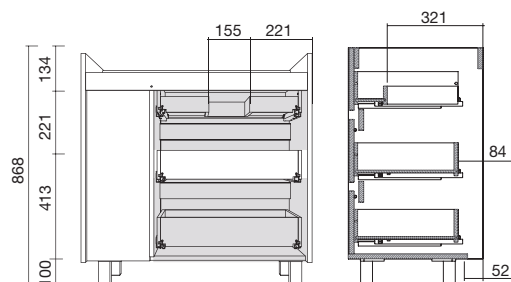

Wash basins available

- 600/800/1000: Iberia central sink
- 1200 : Iberia double sink

Vanity dimensions and package weight

	600	800	1000
Length mm.	650	845	1045
Depth mm.	495		
Height mm.	840	835	835
Net weight Kg.	27	32,3	37,5
Gross weight Kg.	29,4	35,1	40,7

Drawers: Wooden drawer with concealed partial extraction runner with soft closing and height adjustment. Maximum load capacity 25 Kg.

Door: "Soft Close" and 1 wooden shelf.

Metal fitting

Legs ABS legs in glossy anodised finish. (height 100 mm)

Wash basins available

- 850: Iberia left /right.

Vanity dimensions and package weight

	850
Length mm.	895
Depth mm.	495
Height mm.	830
Net weight Kg.	38,4
Gross weight Kg.	41,2

Vanity dimensions

Free space for water pipe

Exterior finishes

Interior

E-05
STANDARD
EN 717-1

SOFT
CLOSING

Vanity dimensions and package weight

	600	800	850	1000
Length mm.	590	790	980	980
Depth mm.	105			
Height mm.	55	55	35	35
Net weight Kg.	1,64	1,84		2
Gross weight Kg.	1,76	2	2,15	2,3