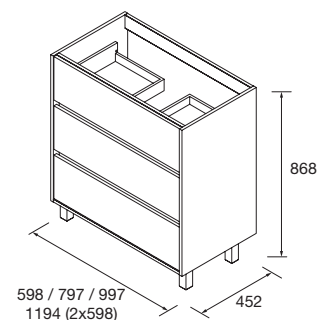

Vanity dimensions