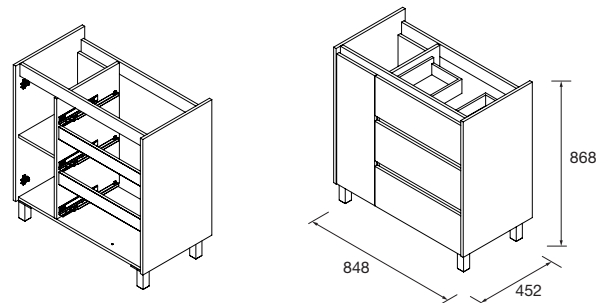

Drawers: Wooden drawer with concealed partial extraction runner with soft closing and height adjustment. Maximum load capacity 25 Kg.

Metal fitting

Legs

ABS legs in glossy anodised finish. (height 100 mm)

Wash basins available

- 600/800/1000: Iberia central sink
- 1200 : Iberia double sink

Vanity dimensions and package weight

	600	800	1000
Length mm.	650	845	1045
Depth mm.	495		
Height mm.	840	835	835
Net weight Kg.	27	32,3	37,5
Gross weight Kg.	29,4	35,1	40,7

Drawers: Wooden drawer with concealed partial extraction runner with soft closing and height adjustment. Maximum load capacity 25 Kg.

Door: "Soft Close" and 1 wooden shelf.

Metal fitting

Legs ABS legs in glossy anodised finish. (height 100 mm)

Wash basins available

- 850: Iberia left /right.

Vanity dimensions and package weight

	850
Length mm.	895
Depth mm.	495
Height mm.	830
Net weight Kg.	38,4
Gross weight Kg.	41,2

Vanity dimensions

Free space for water pipe