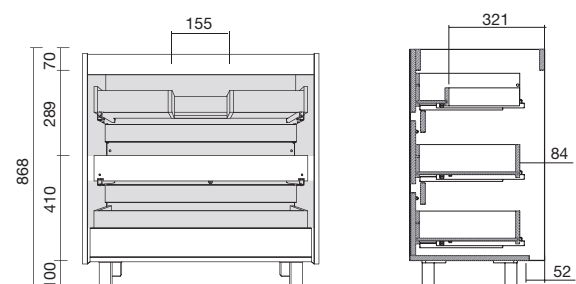

Free space for water pipe