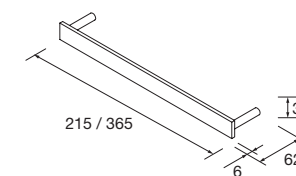

POIGNEE PORTE-SERVIETTES POUR COQUETTE SUSPENDUE EXTRACTION AVANT ALLIANCE

Poignée por coquette Alliance, disponible dans différentes finitions. Poignée en option, non fournie avec la coquette

	Blanc mat		Noir mat		Anodisé brillant	
	COD.	€	COD.	€	COD.	€
250	26915		26914		26913	
400	26920		26919		26918