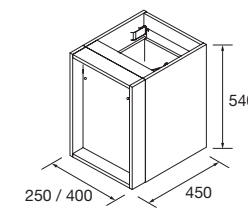

CUBE DECORATIF POUR COQUETTE 2 NICHES ALLIANCE

Set of 2 decorative cubes for Alliance storage units with width of 250 and 400 mm. Supplied in kit format.

	Blanc brillant		Carbon-TX	
	COD.	€	COD.	€
250	23342		23344	
400	21976		23345	