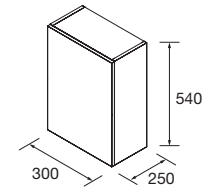

SERIE SPIRIT
COQUETTES

COQUETTE FAIBLE PROFONDEUR 250 ALLIANCE

Coquette suspendue de profondeur 250mm. Avec système d'ouverture PUSH et finition intérieure Carbon-TX. Reversible. A ombiner avec des plans de travail et des vasque double profondeur sur mesure. Peut être combinée avec les Séries Monterrey, Spirit, Fussion Line.

Blanc brillant		Gris brillant		Sbiancato		Chêne naturel		Chêne africain		Pin bahía		Alsace	
COD.	€	COD.	€	COD.	€	COD.	€	COD.	€	COD.	€	COD.	€
87512		87513		87517		87515		91079		87516		87518