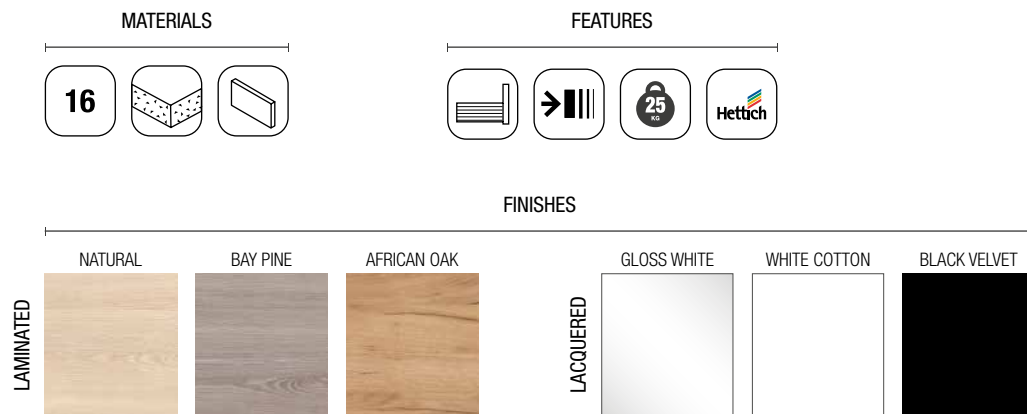

REDUCED DEPTH

FUSSION 40 700 WHITE COTTON

DETAILS

Do not give up storing in small spaces, we know how important it is to make the most of it, that is why we offer you two options with a depth of 350 or 400 mm.

COD.	DESCRIPTION	€	OPTIONS
COMPOSITION WITH VANITY 700			
1	96689 Wall hung vanity FUSION LINE 700 DEPTH 40 White cotton 2 soft close drawers 697 x 540 x 385 mm	372	
3	97634 Mirror GLOBE 800 White round with LED light, sensor (10 W- 5700°K) IP 44 Ø 800 mm	440	
4	103973 Bottle trap POSYX Chrome brass	54	
5	102306 Clicker valve FLOW Matt black	66	
FULL SET PRICE		544	

AUXILIARY		
COD.	DESCRIPTION	€
6	81729 Wall hung tall unit ALLIANCE White cotton left / right 2 doors push opening system 350 x 1600 x 349 mm	522