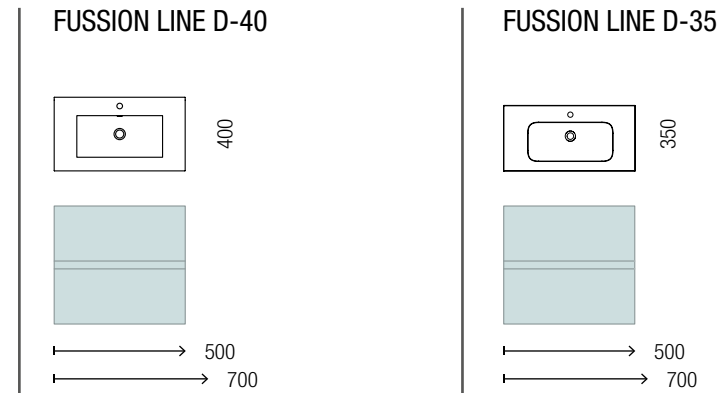

REDUCED DEPTH

FUSSION 40 700 WHITE COTTON

DETAILS

Do not give up storing in small spaces, we know how important it is to make the most of it, that is why we offer you two options with a depth of 350 or 400 mm.

COD.	DESCRIPTION	€	OPTIONS
COMPOSITION WITH VANITY 700			
1	96689 Wall hung vanity FUSION LINE 700 DEPTH 40 White cotton 2 soft close drawers 697 x 540 x 385 mm	372	
3	97634 Mirror GLOBE 800 White round with LED light, sensor (10 W- 5700°K) IP 44 Ø 800 mm	440	
4	103973 Bottle trap POSYX Chrome brass	54	
5	102306 Clicker valve FLOW Matt black	66	
FULL SET PRICE		544	

AUXILIARY		
COD.	DESCRIPTION	€
6	81729 Wall hung tall unit ALLIANCE White cotton left / right 2 doors push opening system 350 x 1600 x 349 mm	522