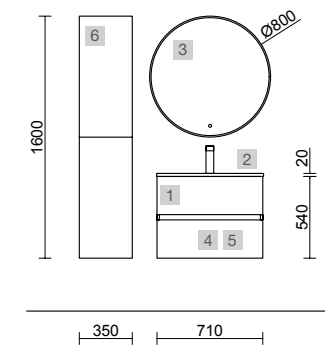

REDUCED DEPTH

FUSSION 40 700 WHITE COTTON

DETAILS

Do not give up storing in small spaces, we know how important it is to make the most of it, that is why we offer you two options with a depth of 350 or 400 mm.

COD.	DESCRIPTION	€	OPTIONS
COMPOSITION WITH VANITY 700			
1	96689 Wall hung vanity FUSION LINE 700 DEPTH 40 White cotton 2 soft close drawers 697 x 540 x 385 mm	372	
3	97634 Mirror GLOBE 800 White round with LED light, sensor (10 W- 5700°K) IP 44 Ø 800 mm	440	
4	103973 Bottle trap POSYX Chrome brass	54	
5	102306 Clicker valve FLOW Matt black	66	
FULL SET PRICE		544	

AUXILIARY		
COD.	DESCRIPTION	€
6	81729 Wall hung tall unit ALLIANCE White cotton left / right 2 doors push opening system 350 x 1600 x 349 mm	522