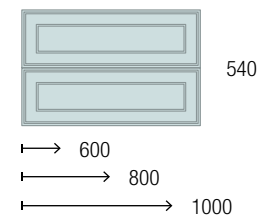

### 2 DRAWERS VANITY UNIT

Pre drilled fronts for optional handles.