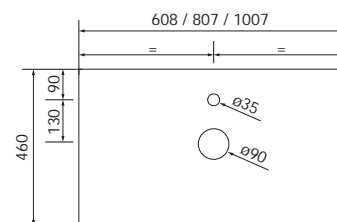

Wash basins available

Integrated washbasins Iberia: 600, 800, 1000, 1200 (double).

Countertop basin Lisboa.

Vanity dimensions and package weight

	600	800	1000
Length mm.	645	845	1045
Depth mm.	500		
Height mm.	620		
Net weight Kg.	23,2	27,1	31,6
Gross weight Kg.	25,3	30,2	34,7

Vanity dimensions

Free space for water pipe

Countertop 16

Gloss White

Technical characteristics

Superpan board thickness 16 mm.

Combination of chipboard inner backing + 2 MDF outer layers + melamine surface coating. Density 650 kg/m³

Dimensions and package weight

	600	800	1000	1200
Longitud mm.	825???	825	1025	1255
Fondo mm.		481		515
Altura mm.		60		95
Peso neto Kg.	3,1	4,1	5,15	6,15
Peso bruto Kg.	3,86	4,76	5,9	7,2

Product dimensions

Product dimensions

Dimensions and package weight

Length mm.	385
Depth mm.	385
Height mm.	165
Net weight Kg.	6,85
Gross weight Kg.	7,5

Countertop machining