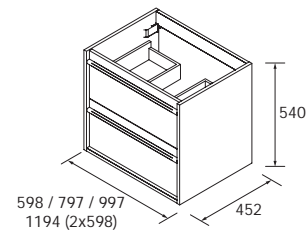

Wash basins available

Integrated washbasins Iberia: 600, 800, 1000, 1200 (double).

Countertop basin Lisboa.

Vanity dimensions and package weight

	600	800	1000
Length mm.	645	845	1045
Depth mm.	500		
Height mm.	620		
Net weight Kg.	23,2	27,1	31,6
Gross weight Kg.	25,3	30,2	34,7

Vanity dimensions

Free space for water pipe

Countertop 16

Gloss White

Technical characteristics

Superpan board thickness 16 mm.

Combination of chipboard inner backing + 2 MDF outer layers + melamine surface coating. Density 650 kg/m³

Dimensions and package weight

	600	800	1000	1200
Longitud mm.	825???	825	1025	1255
Fondo mm.		481		515
Altura mm.		60		95
Peso neto Kg.	3,1	4,1	5,15	6,15
Peso bruto Kg.	3,86	4,76	5,9	7,2

Product dimensions

Product dimensions

Dimensions and package weight

Length mm.	385
Depth mm.	385
Height mm.	165
Net weight Kg.	6,85
Gross weight Kg.	7,5

Countertop machining