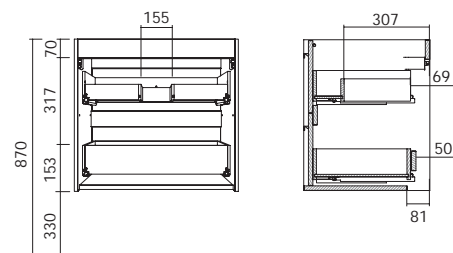

Wash basins available

Integrated washbasins Iberia: 600, 800, 1000, 1200 (double).

Countertop basin Lisboa.

Vanity dimensions and package weight

	600	800	1000
Length mm.	645	845	1045
Depth mm.	500		
Height mm.	620		
Net weight Kg.	23,2	27,1	31,6
Gross weight Kg.	25,3	30,2	34,7

Vanity dimensions

Free space for water pipe

Countertop 16

Gloss White

Technical characteristics

Superpan board thickness 16 mm.

Combination of chipboard inner backing + 2 MDF outer layers + melamine surface coating. Density 650 kg/m³

Dimensions and package weight

	600	800	1000	1200
Longitud mm.	825???	825	1025	1255
Fondo mm.		481		515
Altura mm.		60		95
Peso neto Kg.	3,1	4,1	5,15	6,15
Peso bruto Kg.	3,86	4,76	5,9	7,2

Product dimensions

Product dimensions

Dimensions and package weight

Length mm.	385
Depth mm.	385
Height mm.	165
Net weight Kg.	6,85
Gross weight Kg.	7,5

Countertop machining