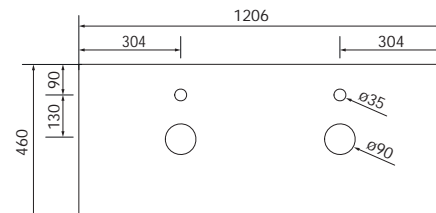

Wash basins available

Integrated washbasins Iberia: 600, 800, 1000, 1200 (double).

Countertop basin Lisboa.

Vanity dimensions and package weight

	600	800	1000
Length mm.	645	845	1045
Depth mm.	500		
Height mm.	620		
Net weight Kg.	23,2	27,1	31,6
Gross weight Kg.	25,3	30,2	34,7

Vanity dimensions

Free space for water pipe

Countertop 16

Gloss White

Technical characteristics

Superpan board thickness 16 mm.

Combination of chipboard inner backing + 2 MDF outer layers + melamine surface coating. Density 650 kg/m³

Dimensions and package weight

	600	800	1000	1200
Longitud mm.	825???	825	1025	1255
Fondo mm.		481		515
Altura mm.		60		95
Peso neto Kg.	3,1	4,1	5,15	6,15
Peso bruto Kg.	3,86	4,76	5,9	7,2

Product dimensions

Product dimensions

Dimensions and package weight

Length mm.	385
Depth mm.	385
Height mm.	165
Net weight Kg.	6,85
Gross weight Kg.	7,5

Countertop machining